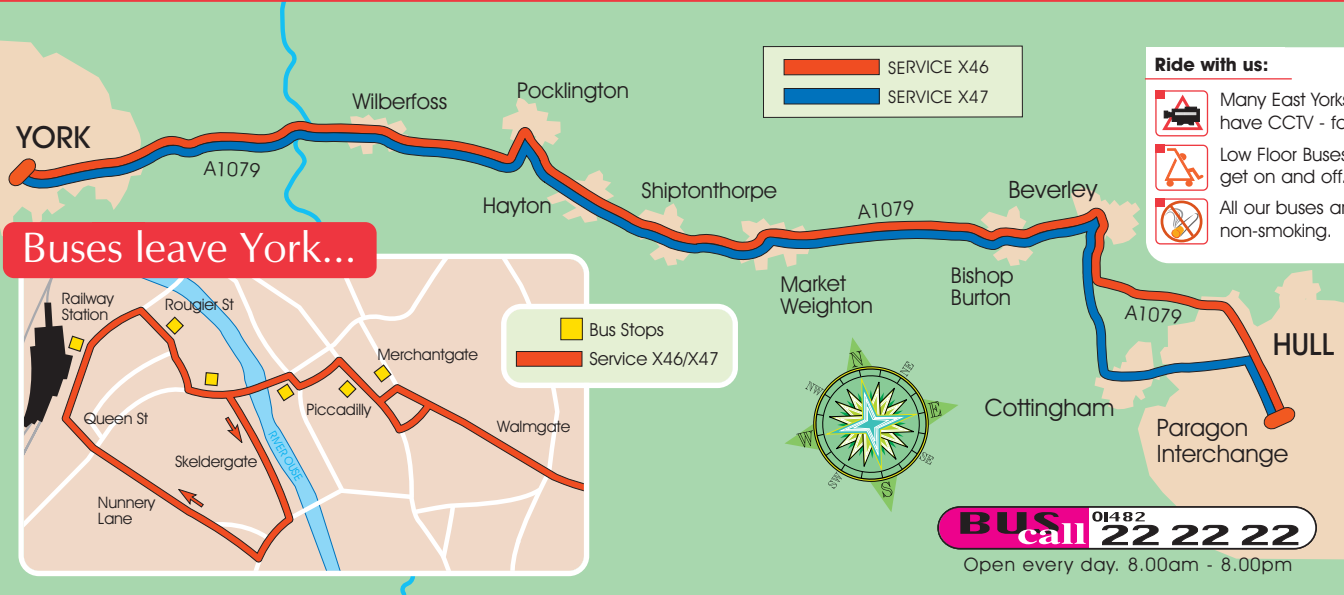

On journeys from Hull services X46/X47 will pick up at all recognised bus stops, but the first setting down points will be:

- X46 - Beverley Road/Sutton Road junction.
- X47 - Cottingham Road/Newland Avenue junction.

On journeys to Hull services X46/X47 will stop to allow passengers to get off the bus at any recognised bus stop, but the last pick-up point will be:

- X46 - Beverley Road/Sutton Road junction.
- X47 - Cottingham Road/Newland Avenue junction.

◆ York, Pocklington & Market Weighton Buses ◆
For more buses between York, Pocklington and Market Weighton see our York Buses leaflet.

◆ Hull ◆ Beverley ◆ Cottingham ◆ Pocklington ◆ York ◆

◆ Your bus routes ◆